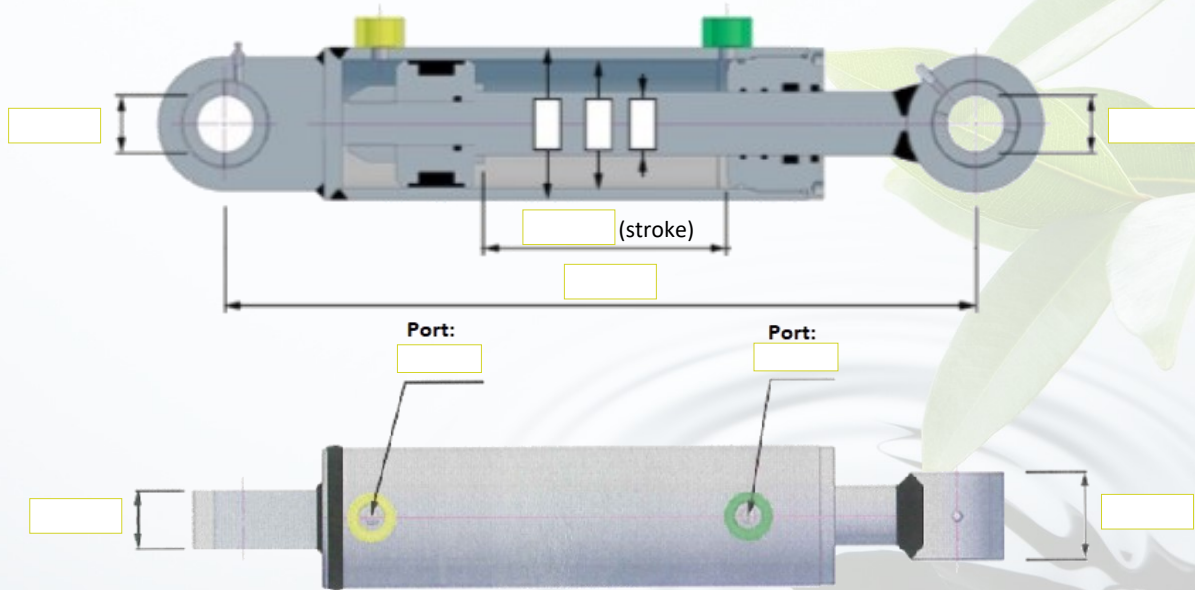

Scale drawing - Cylinder

Max pressure:

TAON Hydraulic Components ApS are specialists in hydraulic solutions, components and tool.

TAON Hydraulic Components ApS • +45 24 48 84 80 • info@taon.dk • www.taon.dk